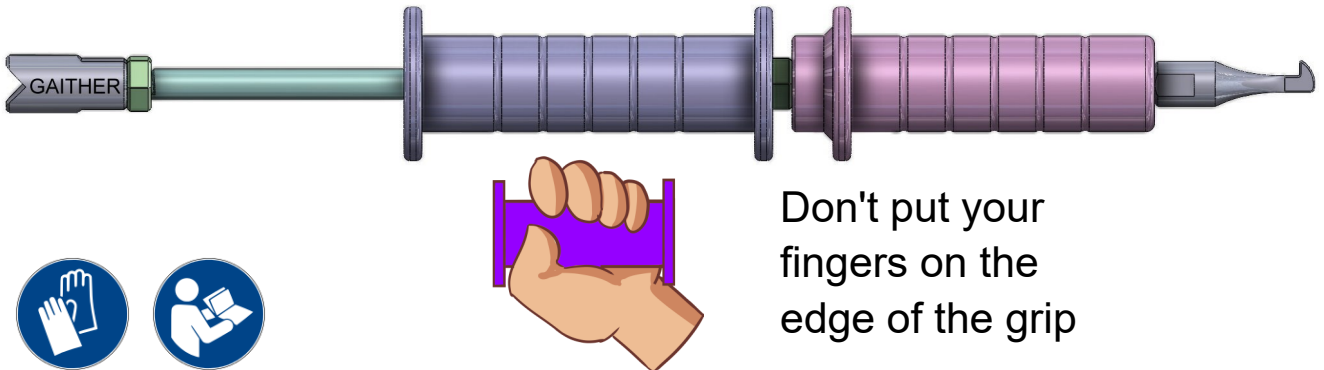

Correct Hand Position