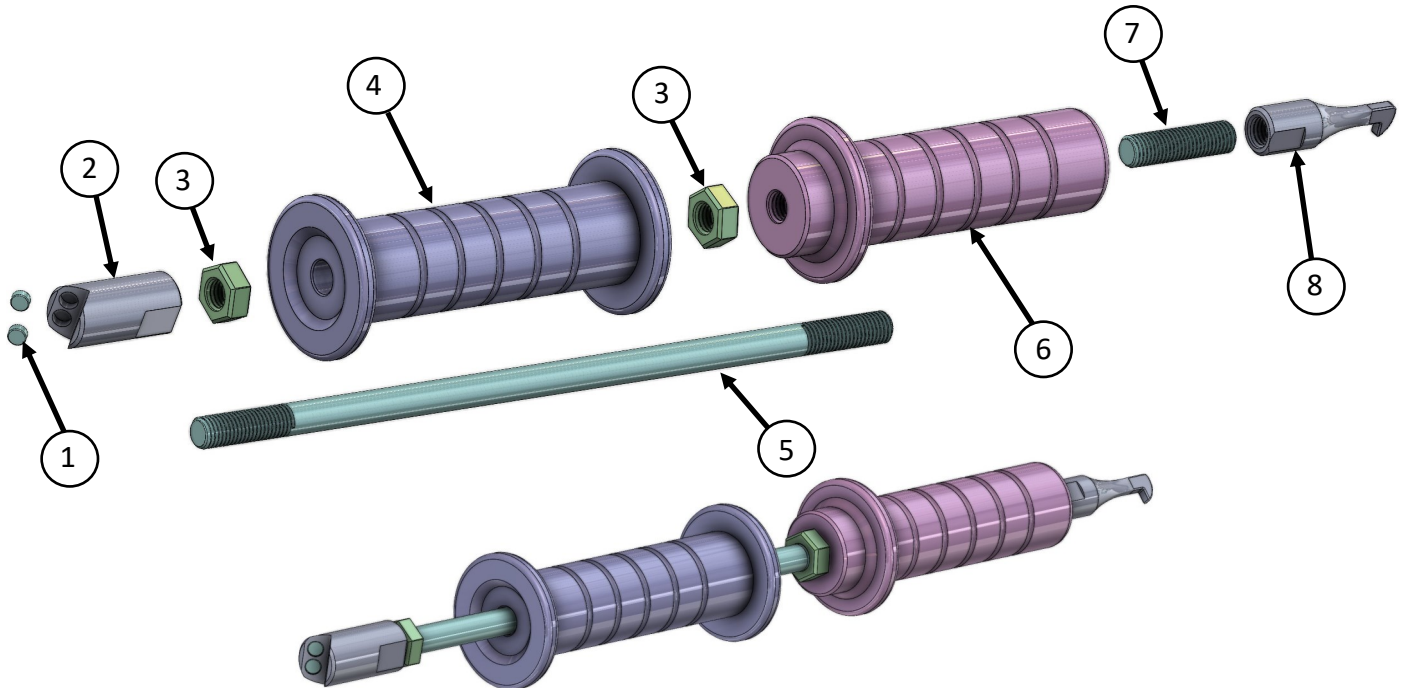

#GTF-01
PATENTS PENDING

GT FORCE Wheel Weight Tool

Replacement Parts list

Ref. No.	Part No.	Description
1	GTF-001	Strong Magnet / 2 pcs.
2	GTF-002	V Head-M10x1.25
3	GTF-003	Nut-M10x1.25
4	GTF-004	Handle
5	GTF-005	Double-Headed Screws-M10x1.25
6	GTF-006	Grip-M10x1.25
7	GTF-007	Set Screw-M10x1.25
8	GTF-008	Hook Head-M10x1.25