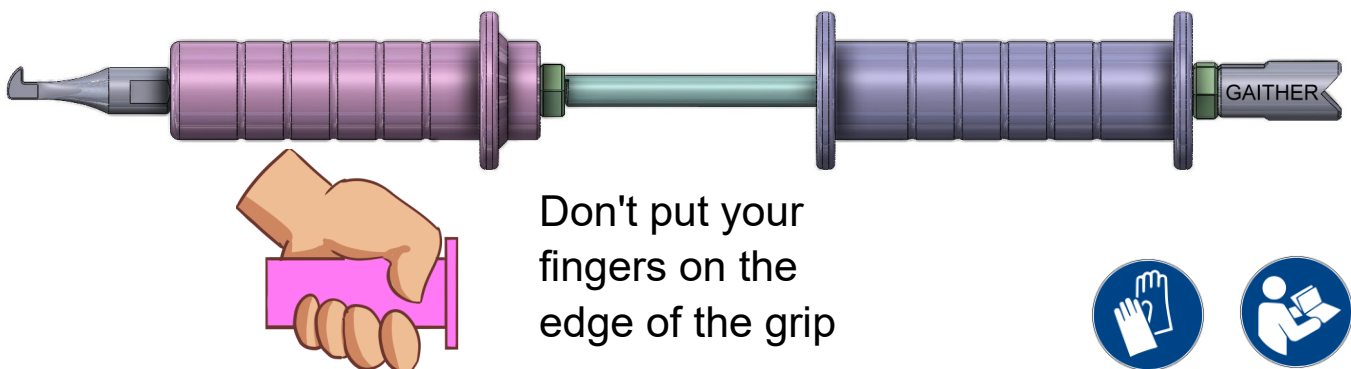

Correct Hand Position